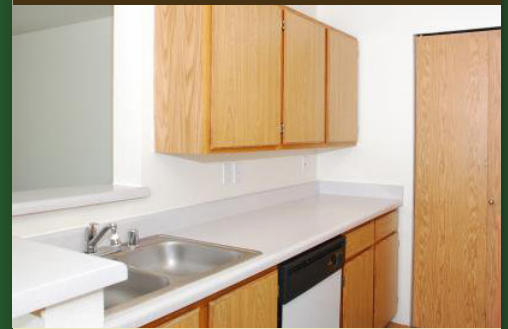

## Cascade Meadows

Private Bedroom, Shared Bath: \$575  
Private Bedroom, Private Bath: \$625

455 Westerly Road  
Bellingham, WA

*The rent includes water, sewer, garbage and power fees*

FOR ADDITIONAL INFORMATION CONTACT Residence Life:  
360-383-3008 • [residencelife@whatcom.ctc.edu](mailto:residencelife@whatcom.ctc.edu)

*\*Fully Furnished!*

*\*Bed, Desk, Seating & Major Appliances!*

*WCC Residence Life  
offers savings on  
apartments within 2  
miles of campus!!*